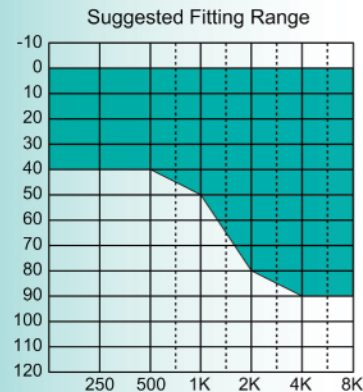

THE IMPORTANT ADVANTAGES OF BINAURAL (TWO-EAR) FITTING

- A more natural “stereo sound” and an overall balanced feeling
- Improved ability to identify the direction of the sound, which is crucial for safety
- Hearing is less tiring, and listening is more pleasant
- Increased ability to understand speech in normal conditions and noisy situations
- Less volume needed, which reduces the interference of background noise and the chance of feedback
- Keeps both ears active, reducing the chance of the unaided ear losing its ability to hear or understand
- Greater comfort when loud noises occur
- Smoother tone quality and improved clarity